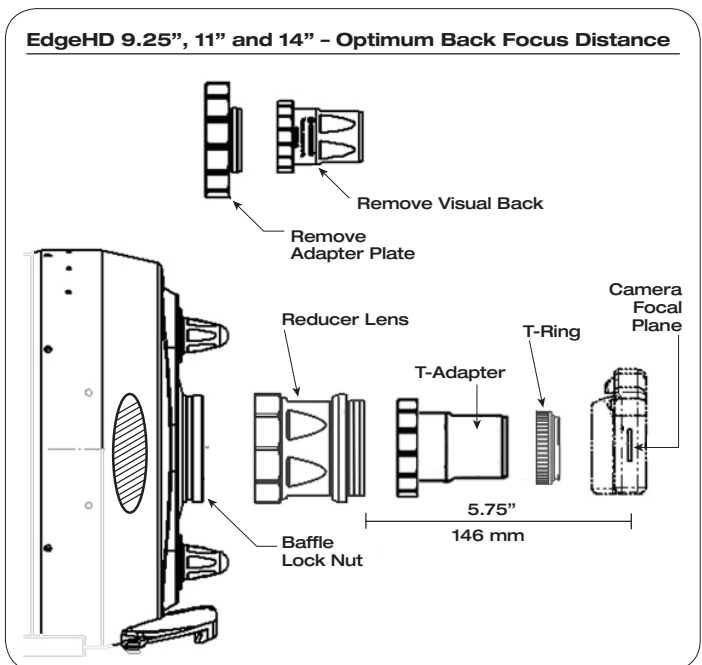

For best performance, it is highly recommended that you position your camera as close to the recommended optimal spacing as possible. It is best to maintain optimal spacing to within 1-3 mm depending on the size of your imaging sensor. As your imaging chip gets larger (farther off-axis), maintaining optimal spacing become more critical. Being inside of focus (too short) tends to affect the outermost edge of the field of view when using a relatively large sensor (17 mm or greater). Being outside of focus (too long) tends to produce elongated star images towards the edge and could run the risk of

running out of focus travel on your EdgeHD optical tube. In general it is better to be slightly inside of focus than outside of focus.

Figure 1 - Optimum Spacing for EdgeHD 9.25/11/14

Warranty: Two year limited warranty.