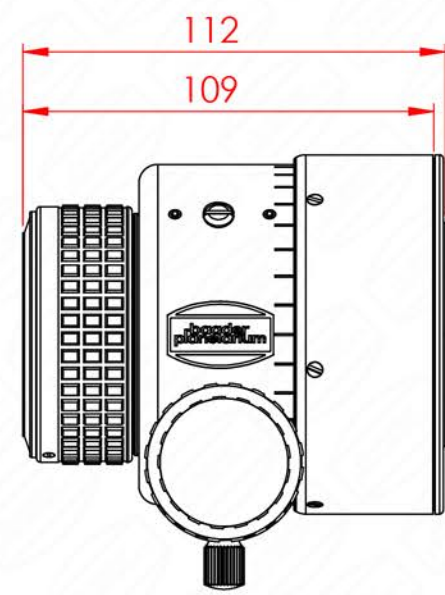

measurements with and without 3.3"/2" reducer

with optional S58 ClickLock

with optional M48 adapter

all measurements in mm

BDS-SC/HD #2957220

Copyright Notice:
 Baader Planetarium GmbH reserves all rights. All information contained in this document is subject to Baader Planetarium's copyright. Any unauthorized copying, any use of this information by third parties, and/or its dissemination to third parties, without the expressed written consent of Baader Planetarium GmbH, is a serious infringement and will be prosecuted under the law.
 - Baader Planetarium GmbH 2015 -