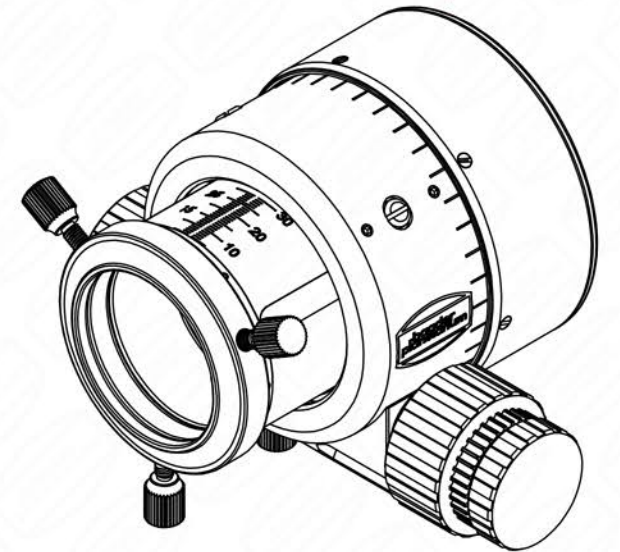

measurements with and without 3.3"/2" reducer

with optional S58 ClickLock

with optional M48 adapter

all measurements in mm

BDS-SC/HD #2957220

Copyright Notice:
 Baader Planetarium GmbH reserves all rights. All information contained in this document is subject to Baader Planetarium's copyright. Any unauthorized copying, any use of this information by third parties, and/or its dissemination to third parties, without the expressed written consent of Baader Planetarium GmbH, is a serious infringement and will be prosecuted under the law.
 - Baader Planetarium GmbH 2015 -