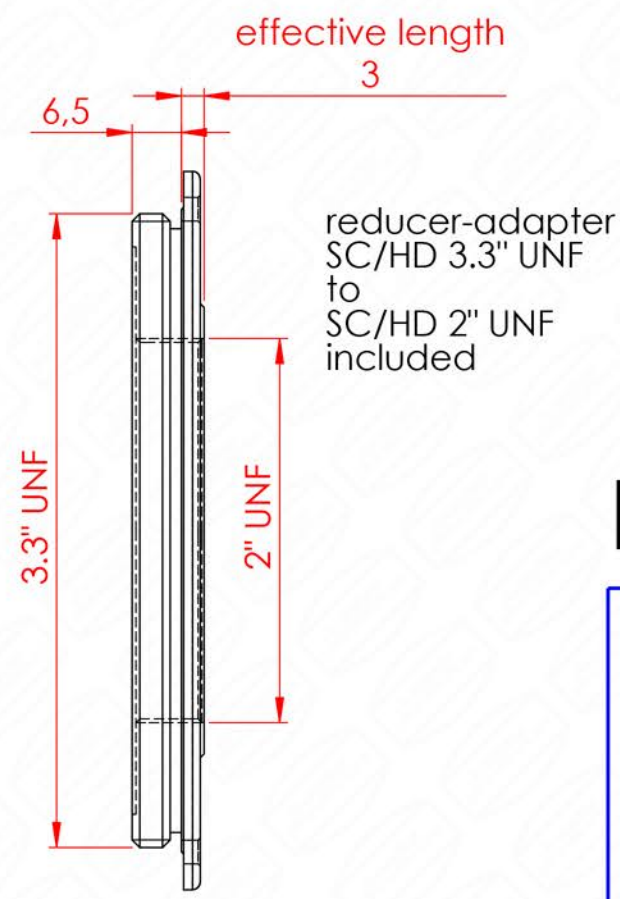

measurements with and without 3.3"/2" reducer

with optional S58 ClickLock

with optional M48 adapter

all measurements in mm

BDS-SC/HD #2957220

Copyright Notice:
 Baader Planetarium GmbH reserves all rights. All information contained in this document is subject to Baader Planetarium's copyright. Any unauthorized copying, any use of this information by third parties, and/or its dissemination to third parties, without the expressed written consent of Baader Planetarium GmbH, is a serious infringement and will be prosecuted under the law.
 - Baader Planetarium GmbH 2015 -