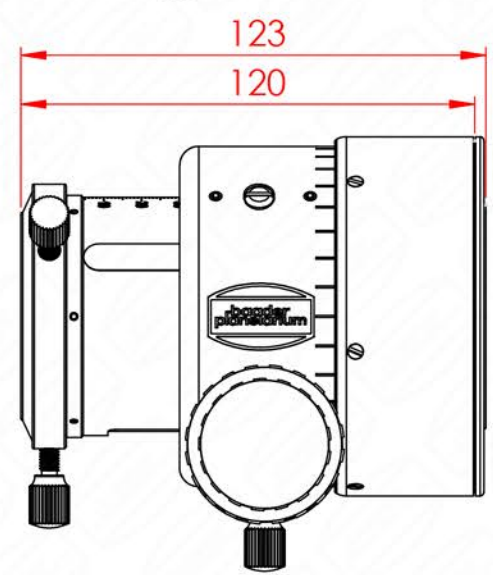

measurements with and without 3.3"/2" reducer

with optional S58 ClickLock

with optional M48 adapter

all measurements in mm

BDS-SC/HD #2957220

Copyright Notice:
 Baader Planetarium GmbH reserves all rights. All information contained in this document is subject to Baader Planetarium's copyright. Any unauthorized copying, any use of this information by third parties, and/or its dissemination to third parties, without the expressed written consent of Baader Planetarium GmbH, is a serious infringement and will be prosecuted under the law.
 - Baader Planetarium GmbH 2015 -