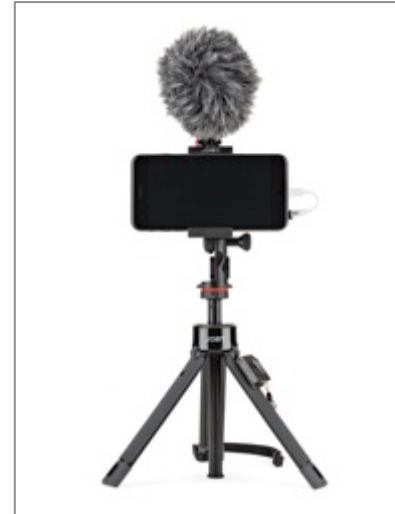

GripTight PRO TelePod

Elevate Your Creativity!

Meet the FIRST telescoping tripod from the makers of GorillaPod! The latest addition to JOBY's line-up of pro-content creation tools, this handheld tripod/vlogging stick works in 4 modes for maximum versatility. Includes Bluetooth® Impulse remote shutter & metal cold shoe mount for lights & mics!

Features & Benefits

- Secure any smartphone in the pro-grade, locking GripTight™ mount
- Easily adjust tilt and landscape-to-portrait mode for live streaming, vlogging, Snapchat and Instagram stories
- Mount mirrorless, point & shoot, 360, action cam or video light weighing up to 1 kg (2.2 lbs) via 1/4"-20 connection
- Works in 4 modes:
 - Hand Grip:** Close legs and hold to get a grip on your content
 - Extended Grip:** Close legs and extend mount to create selfie stick for overhead or 360 shots
 - Elevated Tripod:** Extend mount and legs for elevated camera/360 stand
 - Tabletop Tripod:** Expand legs and retract mount for a compact tripod stand
- Built with durable fiberglass reinforced composite, tripod telescopes from 34-79 cm (13.5 - 31 inches) for extended reach
- Adjustable legs click-set into 3 positions for stability on uneven surfaces - flatten to max 36 cm (14 inches) for added stability in high wind
- Includes Cold Shoe PRO, Pin Joint Mount and long thumbscrew for versatile setup options
- Capture shots from a distance with Bluetooth® Impulse remote shutter

GripTight PRO TelePod

Elevate Your Creativity!

Telescopes from
34-79 cm (13.5 - 31 inches)
for extreme reach.

Impulse Bluetooth
shutter mounts for
one-hand operation.

Legs click-set in
3 positions for stability on
uneven surfaces.

Easily rotates from
portrait-to-landscape
orientation.
