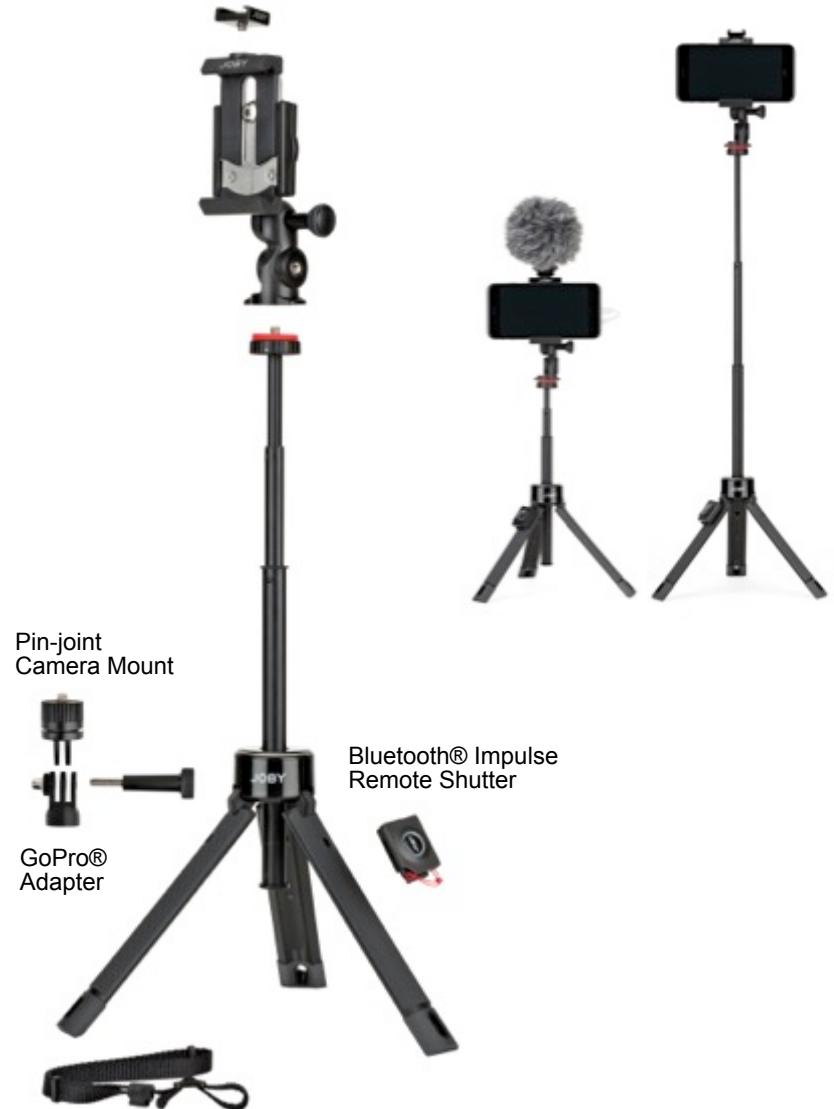

Designed for: Smartphone, Mirrorless, Point & Shoot, 360, Action Cameras, GripTight Phone/Tablet Mount or Video light.

Capacity: up to 2.2 lbs.

Materials: Glass filled Polyarylamide, ABS Plastic, Anodized Aluminum, Stainless Steel, TPE

Colors: Black//Grey

Product Weight:
359 g / 12.7 oz

Packaged Weight:
496 g / 1.1 lbs

Weight Capacity: 1kg

Product Dimensions (WxDxH)
7 X 7 x 34 cm
2.75 x 2.75 x 13.39 in

Manufacture Warranty
One Year Warranty

Features & Benefits

- Secure any smartphone in the pro-grade, locking GripTight™ mount
- Easily adjust tilt and landscape-to-portrait mode for live streaming, vlogging, Snapchat and Instagram stories
- Mount mirrorless, point & shoot, 360, action cam or video light weighing up to 1 kg (2.2 lbs) via 1/4"-20 connection
- Works in 4 modes:
 - Hand Grip:** Close legs and hold to get a grip on your content
 - Extended Grip:** Close legs and extend mount to create selfie stick for overhead or 360 shots
 - Elevated Tripod:** Extend mount and legs for elevated camera/360 stand
 - Tabletop Tripod:** Expand legs and retract mount for a compact tripod stand
- Built with durable fiberglass reinforced composite, tripod telescopes from 34-79 cm (13.5 - 31 inches) for extended reach
- Adjustable legs click-set into 3 positions for stability on uneven surfaces - flatten to max 36 cm (14 inches) for added stability in high wind
- Includes Cold Shoe PRO, Pin Joint Mount and long thumbscrew for versatile setup options
- Capture shots from a distance with Bluetooth® Impulse remote shutter

GripTight PRO TelePod

Elevate Your Creativity!

Telescopes from
34-79 cm (13.5 - 31 inches)
for extreme reach.

Impulse Bluetooth
shutter mounts for
one-hand operation.

Legs click-set in
3 positions for stability on
uneven surfaces.