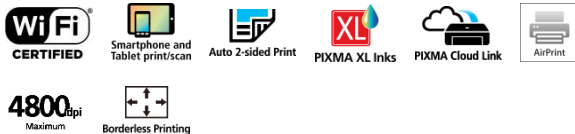

PIXMA MG3650

Effortlessly connect, print and create

Connect easily with smart devices and the cloud using this compact Wi-Fi All-In-One. Enjoy fast, high quality print, copy and scan with 2-sided printing and optional XL ink cartridges.

- Connect, print, copy and scan the way you want with this Wi-Fi All-In-One that delivers fast high quality, borderless prints
- Effortlessly print and scan using smart devices and Canon PRINT app - no internet required with built-in access point mode
- Experience the creative freedom of cloud printing and scanning with PIXMA Cloud Link
- Print more pages for your money with optional XL ink cartridges and auto 2-sided document printing
- Have fun creating personalised greeting cards, calendars and more using Easy-PhotoPrint+