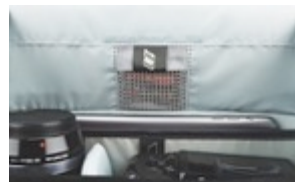

### Total Weight

1.17 lbs. | 0.53 kg

Removable adjustable shoulder strap. Padded for comfort.

Dedicated interior storage for memory card and tablet.

Front pocket holds lens caps, keys and personal items.

Available in durable Black Cordura® or Grey Canvex™ fabrics.