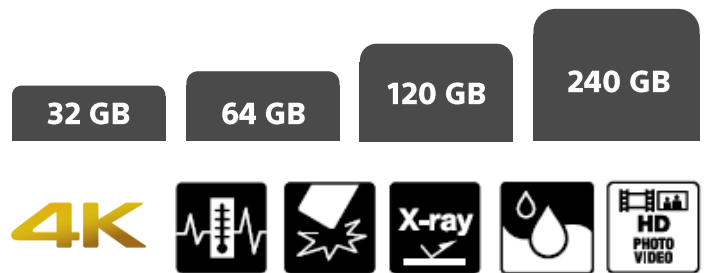

Capacity and Durability

Toughness

New Sony XQD: **5x tougher** than the XQD standard*

*QDG120F, QDG240F

Accessories

QDA-SB1

This USB adapter is the perfect solution to quickly transfer large data from XQD cards.

MRW-E90

The world's first XQD/SD reader. Ultra fast data transfer with USB3.1 Gen1.

QDA-EX1

With this adapter, XQD cards can be used in ExpressCard slots on computers & SxS recorders.

Logisitcs

Model	SAP Name	EAN Code	Master Carton Qty
XQD G Series 32GB	QDG32E	0027242900028	5
XQD G Series 64GB	QDG64E	0027242900035	5
XQD G Series 120GB	QDG120F	4548736088436	5
XQD G Series 240GB	QDG240F	4548736088443	5

Specifications

Description	XQD	Operating Temperature	-25°C to +65°C
User Area (Approx)	32GB (28,8GB); 64GB (57,6GB); 120GB (); 240GB ()	Storage Temperature	-40°C to +85°C
Interface	PCIe Gen2 + USB3.1	Weight	Approx. 10g
		Dimension (H x D x W)	29.6 x 38.5 x 3.8 mm

Based upon Sony testing using SD Association certified testing tool. Transfer speed vary and are dependent on host device "Sony" and their logos are trademarks or registered trademarks of Sony Corporation.