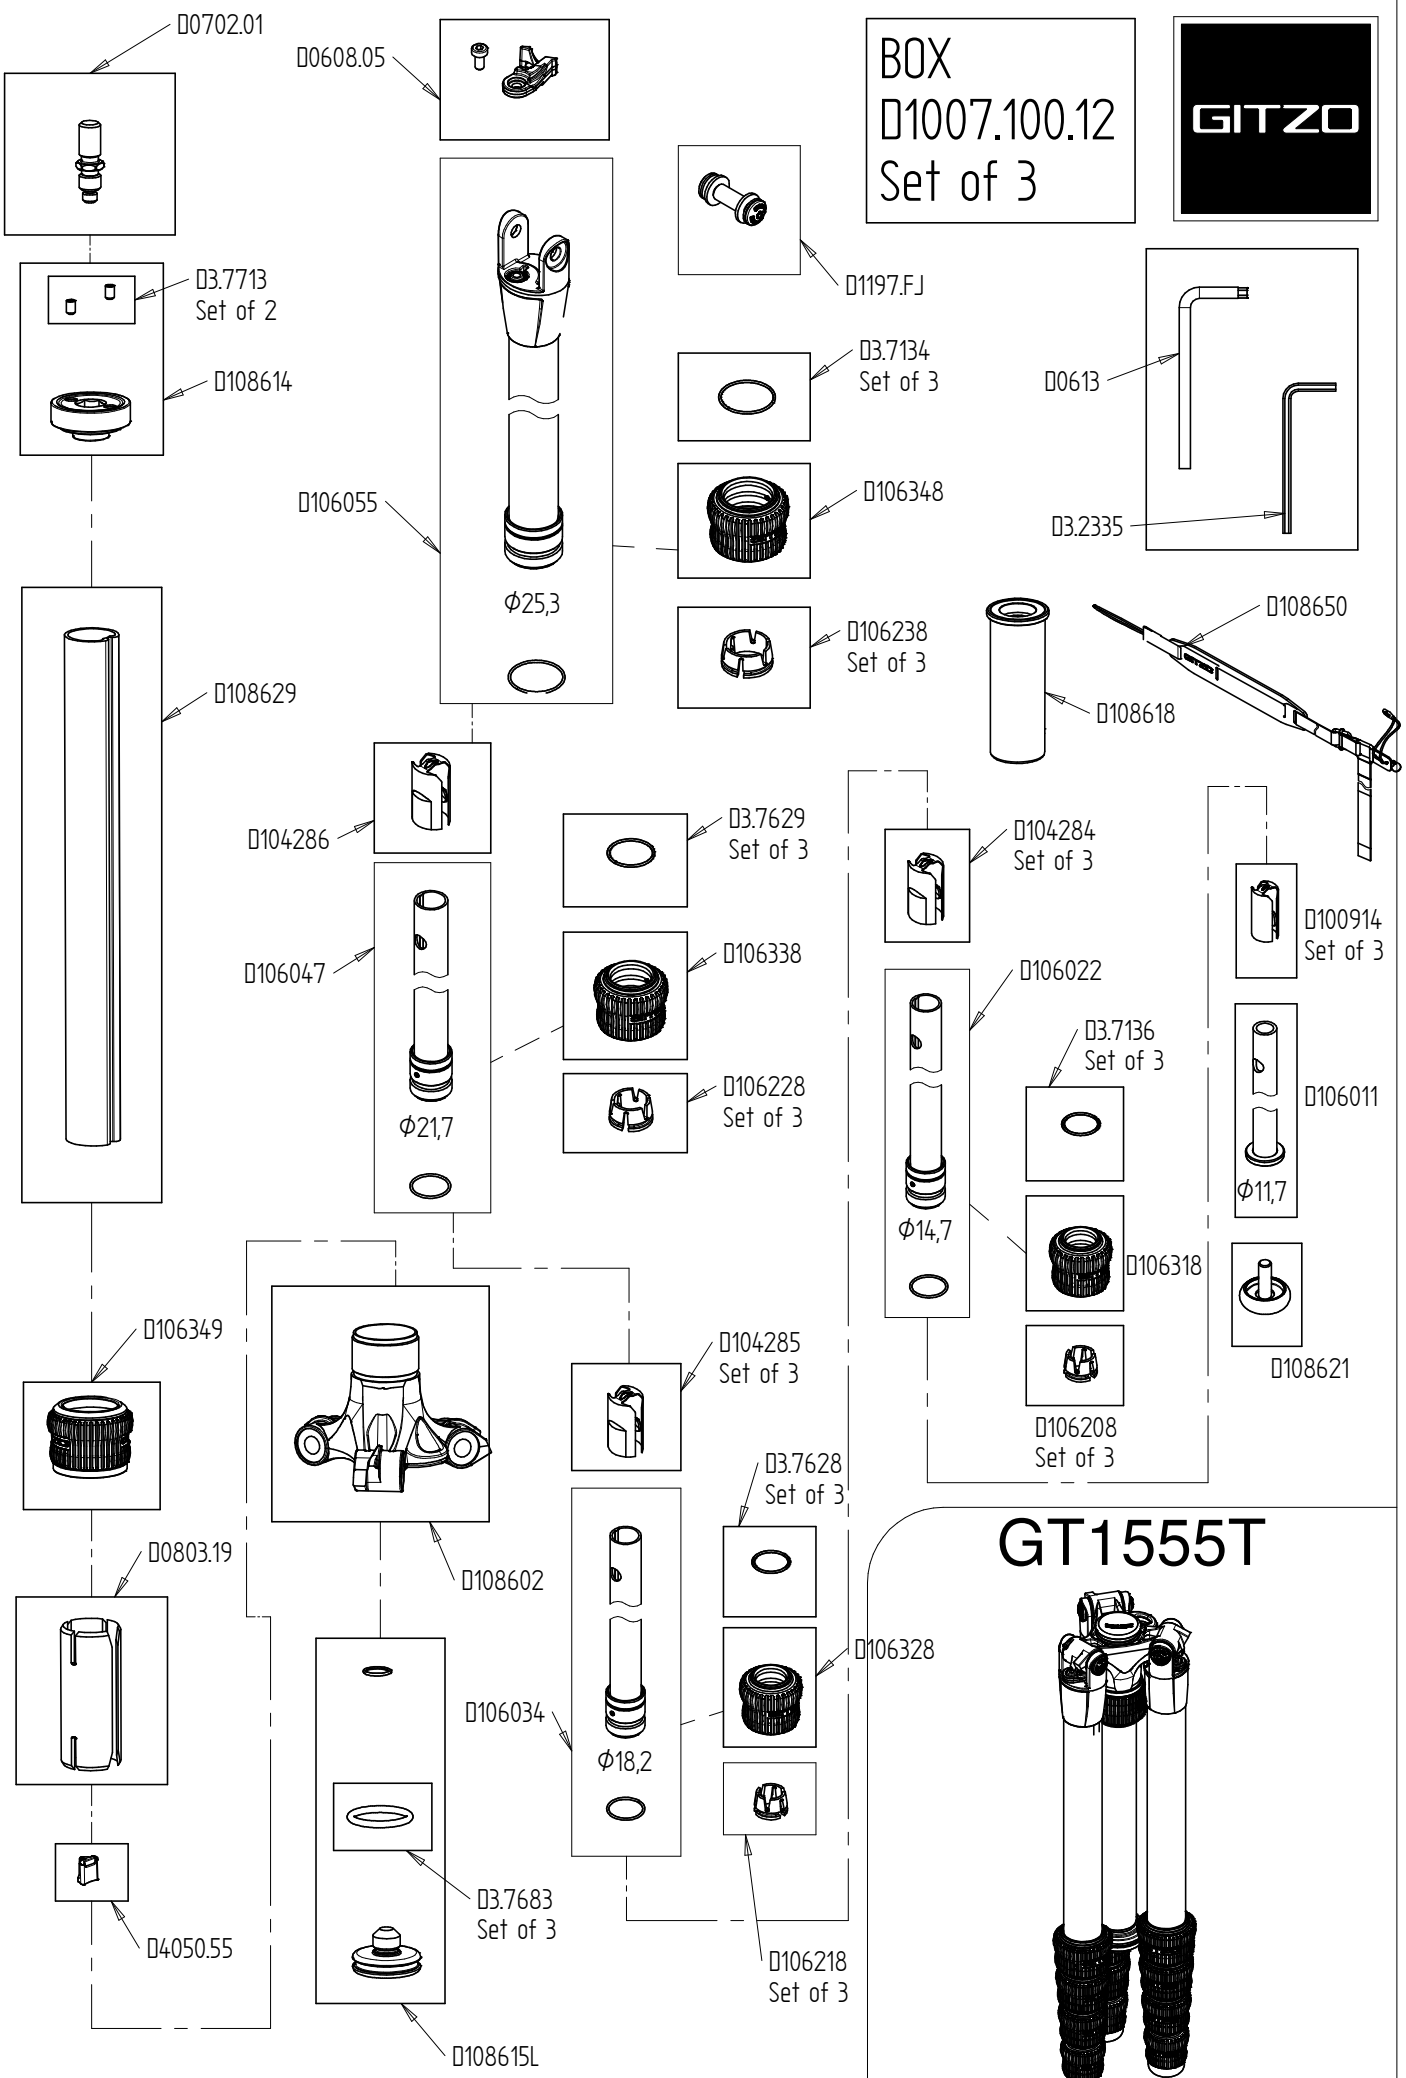

BOX
D1007.100.12
Set of 3

GT1555T

For serial numbers from G0528922