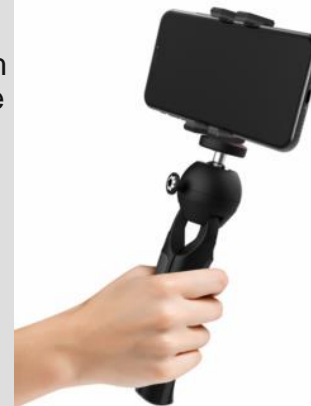

HandyPod

Dual Function Compact Stable Tripod for Cameras

The HandyPod is the go-to solution for budding creators who want a sleek and stable solution for building new content. Developed as a stable small tripod to mount your camera or accessory up to 1kg on, the HandyPod can also be handheld and features a comfortable ergonomic grip.

HandyPod Mobile

Dual Function Compact Stable Tripod for Mobile

The HandyPod Mobile is simple, smart and secure. Featuring the JOBY GripTight ONE mount this is an aspiring Mobile content creator's dream. Perfect for setting up a mini home studio as a tripod or grabbing when collapsed and using on the go with it's ergonomic design.

Colors: Black/Grey

Product Weight: 203g / 7.2oz

Weight Capacity: 1kg / 2.2lbs

Product Dimensions
(WxDxH) 18 x 5.5 x 5.5cm
7 x 2.2 x 2.2in

Manufacture Warranty
One Year Warranty

Features & Benefits

- Dual Function; Works as a table top Tripod and as a handheld support for mobile phones
- Unique ergonomic design.
- JOBY GripTight ONE mount (included) fits majority of phones (inc Plus sizes). Stand also has a large 1kg capacity which allows for support of many cameras and any other accessories via 1/4 20 Mount.
- Integrated Ballhead allows for Portrait positioning.
- Durable Construction: Glass filled composite is lightweight and high strength paired with rubber touch points for grip.
- Stable: A solid table top tripod with the legs spread and a comfortable handheld support when closed.
- Modular: Works with JOBY's additional mounts including GripTight PRO mount, GoPro mount, coldshoe mount etc

HandyPod Mobile Plus

Dual Function Compact Stable Tripod for Mobile with Bluetooth Remote

The HandyPod Mobile Plus allows for remote or one handed shooting in a simple package. Featuring the JOBY GripTight ONE mount and Impulse Bluetooth remote shutter, this can be easily set up as a mini home studio as a tripod or grabbing when collapsed and using on the go with it's ergonomic design.