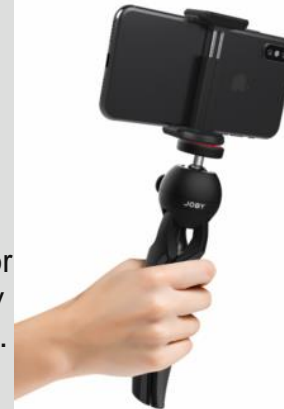

HandyPod Mobile

Dual Function Compact Stable Tripod for Mobile

The HandyPod Mobile is simple, smart and secure. Featuring the JOBY GripTight ONE mount this is an aspiring Mobile content creator's dream. Perfect for setting up a mini home studio as a tripod or grabbing when collapsed and using on the go with it's ergonomic design.

Colors: Black/Grey

Product Weight: 203g / 7.2oz

Weight Capacity: 1kg / 2.2lbs

Product Dimensions
(WxDxH) 18 x 5.5 x 5.5cm
7 x 2.2 x 2.2in

Manufacture Warranty
One Year Warranty

Features & Benefits

- Dual Function; Works as a table top Tripod and as a handheld support for mobile phones
- Unique ergonomic design.
- JOBY GripTight ONE mount (included) fits majority of phones (inc Plus sizes). Stand also has a large 1kg capacity which allows for support of many cameras and any other accessories via 1/4 20 Mount.
- Integrated Ballhead allows for Portrait positioning.
- Durable Construction: Glass filled composite is lightweight and high strength paired with rubber touch points for grip.
- Stable: A solid table top tripod with the legs spread and a comfortable handheld support when closed.
- Modular: Works with JOBY's additional mounts including GripTight PRO mount, GoPro mount, coldshoe mount etc

HandyPod Mobile Plus

Dual Function Compact Stable Tripod for Mobile with Bluetooth Remote

The HandyPod Mobile Plus allows for remote or one handed shooting in a simple package. Featuring the JOBY GripTight ONE mount and Impulse Bluetooth remote shutter, this can be easily set up as a mini home studio as a tripod or grabbing when collapsed and using on the go with it's ergonomic design.