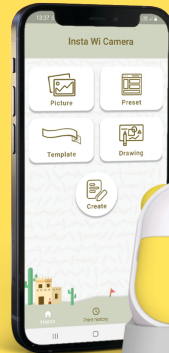

4 in 1 HD camera with portable label printer

Unlimited Printing	Full HD Video	Take Photos
Connect App Via WiFi	Instant Print	Customized Labels

myFirst Camera Insta Wi App

A dedicated app for myFirst Camera Insta Wi. You can download the mobile application in both Google Play and App Store. With the Insta Wi app, you can customize the label and send it wirelessly to the camera for printing.

Print or Label Your Drawings

Drawing

Sticker

Print Out

Multiple Templates Available

o Scrapbook

- o Mark the Items
- o School Equipment
- o Kids Closet Chest
- o Photo Date
- o Fridge/ Freezer Storage

Create & Print Stunning Labels

New feature allows to create & print labels

Customization of Label

Create your own special labels that suit your need

Wirelessly Transfer Images

Now, you can connect your phone to Insta Wi via Wi-Fi

Create Video & Take Pictures

Film video, take pictures and snap wide-angle selfies

Fun Filter Frame Template

Choose from a wide variety of pre-loaded picture frames to create stunning pics!

Instant Print Photo

With a thermal fast print technology get a printout in 10 seconds