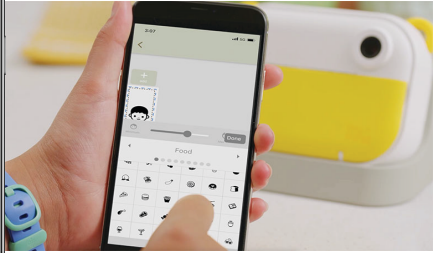

4 in 1 HD camera with portable label printer

Unlimited Printing	Full HD Video	Take Photos
Connect App Via WiFi	Instant Print	Customized Labels

myFirst Camera Insta Wi App

A dedicated app for myFirst Camera Insta Wi. You can download the mobile application in both Google Play and App Store. With the Insta Wi app, you can customize the label and send it wirelessly to the camera for printing.

Print or Label Your Drawings

Drawing

Sticker

Print Out

Multiple Templates Available

o Scrapbook

- o Mark the Items
- o School Equipment
- o Kids Closet Chest
- o Photo Date
- o Fridge/ Freezer Storage

Create & Print Stunning Labels

New feature allows to create & print labels

Customization of Label

Create your own special labels that suit your need

Wirelessly Transfer Images

Now, you can connect your phone to Insta Wi via Wi-Fi

Create Video & Take Pictures

Film video, take pictures and snap wide-angle selfies

Fun Filter Frame Template

Choose from a wide variety of pre-loaded picture frames to create stunning pics!

Instant Print Photo

With a thermal fast print technology get a printout in 10 seconds