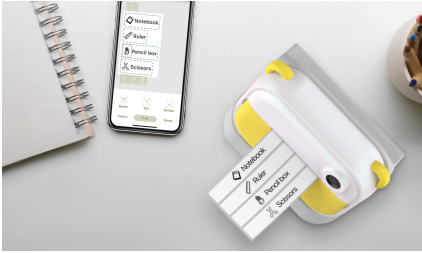

4 in 1 HD camera with portable label printer

Unlimited Printing	Full HD Video	Take Photos
Connect App Via WiFi	Instant Print	Customized Labels

myFirst Camera Insta Wi App

A dedicated app for myFirst Camera Insta Wi. You can download the mobile application in both Google Play and App Store. With the Insta Wi app, you can customize the label and send it wirelessly to the camera for printing.

Print or Label Your Drawings

Drawing

Sticker

Print Out

Multiple Templates Available

o Scrapbook

- o Mark the Items
- o School Equipment
- o Kids Closet Chest
- o Photo Date
- o Fridge/ Freezer Storage

Create & Print Stunning Labels

New feature allows to create & print labels

Customization of Label

Create your own special labels that suit your need

Wirelessly Transfer Images

Now, you can connect your phone to Insta Wi via Wi-Fi

Create Video & Take Pictures

Film video, take pictures and snap wide-angle selfies

Fun Filter Frame Template

Choose from a wide variety of pre-loaded picture frames to create stunning pics!

Instant Print Photo

With a thermal fast print technology get a printout in 10 seconds