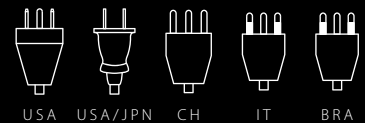

4 x USB Charger

- 4 x Type-A USB output: 5.0 V DC / Max. 4.8 A (shared), Max. 24.0 W
- Average active efficiency: 86.9 %
- Efficiency at low load (10 %): 86.4 %
- No-load power consumption: 0.03 W

Compatibility Input