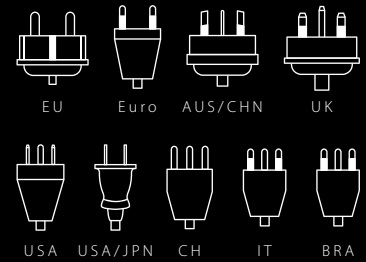

3 OPTIONS TO CHOOSE FROM

ALPHA BY SKROSS®

ALPHA BY SKROSS® + 4 X USB

ALPHA BY SKROSS® + USB AC

Description	Article-No.	EAN-Code	Made in Thailand
Alpha by SKROSS®	1.104101	7640166327288	
Alpha by SKROSS® + 4 x USB	1.104102	7640166327295	
Alpha by SKROSS® + USB AC	1.104103	7640166327301	

THE MOST POWERFUL WORLD TRAVEL ADAPTER

Built for Highest Expectations

Technical Specifications

Adapter

- Suitable for equipment with 2- & 3-pole plugs
- Input voltage: 100 V – 250 V
- Max. load: 10 A
- Power rating: e.g.
100 V – 1000 W /
250 V – 2500 W
- Integrated, resettable fuse
- Does not convert voltage

Compatibility Input

Compatibility Output

THE MOST POWERFUL WORLD TRAVEL ADAPTER + 4 X USB

Built for Highest Expectations

4 x USB (24 W Max.)

USB power for: All USB powered devices such as tablet PC's, smartphones, cameras, headphones, wireless chargers, power banks & more