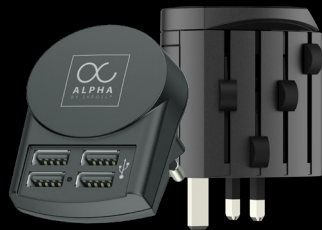

Alpha by SKROSS®

Weight

- Adapter weight + top: 205 g
- Adapter + top + packaging: 285 g

Dimensions

- Adapter + top: W 72 mm x H 73 mm x D 63 mm
- Adapter + top + packaging: W 103 mm x H 110 mm x D 72 mm

Master Carton

- 10 pcs

Master Carton

Dimensions

- W 215 mm x H 123 mm x D 380 mm

Pallet

- 1300 pcs

Alpha by SKROSS® + 4 x USB

Weight

- Adapter weight + top + USB charger: 270 g
- Adapter + top + USB charger + packaging: 355 g

Dimensions

- Adapter + top: W 72 mm x H 115 mm x D 63 mm
- USB charger: W 51 mm x H 67 mm x D 60 mm
- Adapter + top + USB charger + packaging: W 103 mm x H 110 mm x D 72 mm

Master Carton

- 10 pcs

Master Carton

Dimensions

- W 215 mm x H 123 mm x D 380 mm

Pallet

- 1300 pcs

Alpha by SKROSS® + USB A & C

Weight

- Adapter weight + top + USB charger: 270 g
- Adapter + top + USB charger + packaging: 355 g

Dimensions

- Adapter + top: W 72 mm x H 115 mm x D 63 mm
- USB charger: W 51 mm x H 67 mm x D 60 mm
- Adapter + top + USB charger + packaging: W 103 mm x H 110 mm x D 72 mm

Master Carton

- 10 pcs

Master Carton

Dimensions

- W 215 mm x H 123 mm x D 380 mm

Pallet

- 1300 pcs

Description	Article-No.	EAN-Code	Made in Thailand
Alpha by SKROSS®	1.104101	7640166327288	
Alpha by SKROSS® + 4 x USB	1.104102	7640166327295	
Alpha by SKROSS® + USB AC	1.104103	7640166327301