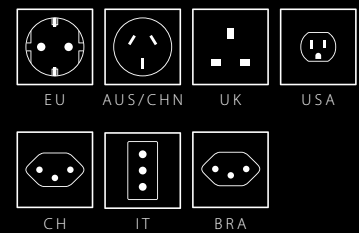

Compatibility Output