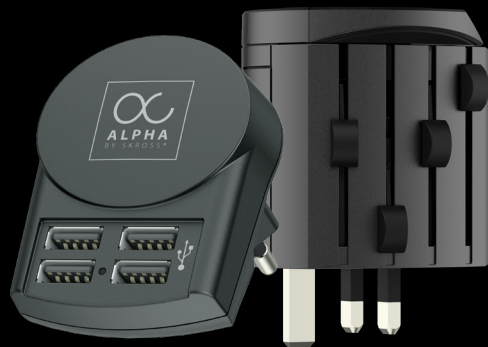

THE MOST POWERFUL WORLD TRAVEL ADAPTER

Built for Highest Expectations

Technical Specifications

Adapter

- Suitable for equipment with 2- & 3-pole plugs
- Input voltage: 100 V – 250 V
- Max. load: 10 A
- Power rating: e.g.
100 V – 1000 W /
250 V – 2500 W
- Integrated, resettable fuse
- Does not convert voltage

Compatibility Input

Compatibility Output

THE MOST POWERFUL WORLD TRAVEL ADAPTER + 4 X USB

Built for Highest Expectations

4 x USB (24 W Max.)

USB power for: All USB powered devices such as tablet PC's, smartphones, cameras, headphones, wireless chargers, power banks & more