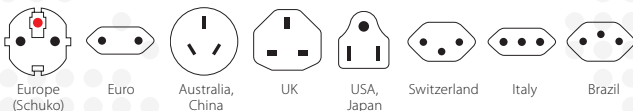

PRO Light – World

The most compact 3-pole world travel adapter for travellers from all over the world

The PRO Light – World ensures a simple and safe connection of 2- and 3-pole devices from and to more than 200 destinations. Able to handle up to 1575 W of power, so you can even plug in powerful devices such as laptops or travel hairdryers. Wherever the traveller comes from, the World Adapter PRO Light – World provides the safest solution of plugging in devices around the world.

Suitable for

Compatibility (Input)

Compatibility (Output)

Packaging (Retail)

Product Category

- World Travel Adapter: PRO Light series

Technical Specifications

- Designed in Switzerland
- Suitable for equipment with earthed & unearthed plugs (2- & 3-pole)
- Input plugs: Europe (Schuko & 2-pole Euro), Australia/China, UK, USA/Japan, Switzerland, Italy, Brazil
- Output plugs: Europe (Schuko), Australia/China, UK, USA
- Input voltage: 100 – 250 V AC
- Max. load: 6.3 A
- Power rating: e.g. 100 V AC – 630 W / 250 V AC – 1575 W
- Integrated fuse: T 6.3 A
- Does not convert voltage

Weight

- Adapter incl. top: 152 g
- Adapter incl. top + packaging: 224 g

Dimensions

- Adapter incl. top: W 65 mm H 68 mm D 61 mm
- Adapter incl. top + packaging: W 103 mm H 110 mm D 72 mm

Packaging Unit

- Master carton retail: 20
- Dimensions carton master retail: W 215 mm H 236 mm D 380 mm
- Pallet: 1400 pcs