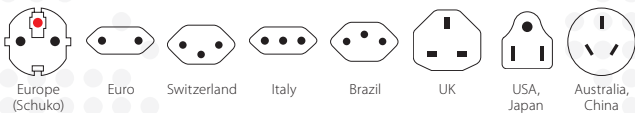

PRO Light USB (2xA) – World

The smallest 3-pole world travel adapter with integrated Dual USB Charger

The PRO Light USB (2xA) – World ensures simple and safe connection of 2- & 3-pole devices from and to more than 200 destinations. Able to handle up to 1680 W of power, so you can even plug in powerful devices such as laptops or travel hairdryers. Wherever the traveller comes from, the world travel adapter PRO Light USB – World provides the safest solution of plugging in devices around the world. Furthermore, the dual USB port provides sufficient energy to charge two USB devices easily, even if another device is connected via the adapter at the same time.

Suitable for

Compatibility (Input)

Compatibility (Output)

Packaging (Retail)

Product Category

- World Travel Adapter: PRO Light USB series

Technical Specifications

- Designed in Switzerland
- Suitable for equipment with earthed & unearthed plugs (2- & 3-pole)
- Input plugs: Switzerland, Italy, Brazil, UK, USA/Japan, Australia/China, Europe (Schuko & 2-pole Euro)
- Output plugs: USA, UK, Australia/China, Europe (Schuko)
- Input voltage: 110 – 240 V AC, 50/60 Hz
- Max. load: 7 A
- Power rating: e.g. 110 V AC – 770 W / 240 V AC – 1680 W
- Replaceable fuse: T 7 A
- 2 x USB Output: 5 V DC / 2.4 A shared, Max. 12.0 W
- Average active efficiency: 81.3 %
- Efficiency at low load (10 %): 77.4 %
- No-load power consumption: 0.04 W
- Does not convert voltage