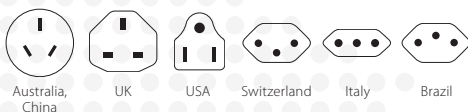

Compatibility (Input)

Compatibility (Output)