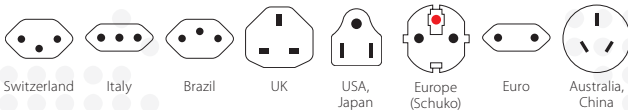

Combo World to South Africa

2in1 solution: South Africa and Europe – combined in a compact adapter set

This travel adapter set ensures getting connected is easier than ever, not just in South Africa but also in all other countries with Schuko standard sockets (as predominantly found in Europe). Our SKROSS® Combo World to South Africa adapter provides global travellers with a safe, reliable and easy connection in all countries with the South African and Schuko standard, making it an ideal solution for business and leisure travellers.

Suitable for

Compatibility (Input)

Compatibility (Output)

Packaging (Retail)

Product Category

- Country Travel Adapter: Combo

Technical Specifications

- Designed in Switzerland
- Suitable for equipment with earthed & unearthed plugs (2- & 3-pole)
- Input plugs: Switzerland, Italy, Brazil, UK, USA/Japan, Europe (Schuko & 2-pole Euro), Australia/China
- Output plugs: South Africa, Europe (Schuko)
- Input voltage: 100 V – 250 V
- Max. load: 16 A
- Power rating: e.g. 100 V – 1600 W / 250 V – 4000 W
- Does not convert voltage

Standard Colour

- White

Description

Combo World to South Africa 1.0, retail, white

Article-No.

1.500202-E

EAN-Code

7640166320043