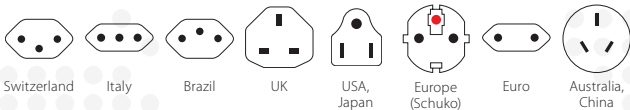

Combo World to Switzerland

2in1 solution: Switzerland and Europe – combined in a compact adapter set

This travel adapter set ensures getting connected is easier than ever, not just in Switzerland but also in all other countries with Schuko standard sockets (as predominantly found in Europe). Our SKROSS® Combo World to Switzerland adapter provides global travellers with a safe, reliable and easy connection in all countries with the Swiss and Schuko standard, making it an ideal solution for business and leisure travellers.

Suitable for

Compatibility (Input)

Compatibility (Output)

Packaging (Retail)

Product Category

- Country Travel Adapter: Combo

Technical Specifications

- Designed in Switzerland
- Suitable for equipment with earthed & unearthed plugs (2- & 3-pole)
- Input plugs: Switzerland, Italy, Brazil, UK, USA/Japan, Europe (Schuko & 2-pole Euro), Australia/China
- Output plugs: Switzerland, Europe (Schuko)
- Input voltage: 100 V – 250 V
- Max. load: 10 A
- Power rating: e.g. 100 V – 1000 W / 250 V – 2500 W
- Replaceable fuse T 10 A
- Does not convert voltage

Standard Colour

- White

Description

Combo World to Switzerland 1.0, retail, white

Article-No.

1.500206-E

EAN-Code

7640166320081