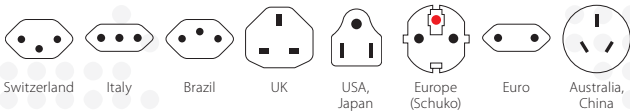

Combo World to Australia/China

2in1 solution: Australia and Europe – combined in a compact adapter set

This travel adapter set ensures getting connected is easier than ever, not just in Australia and China but also in all other countries with Schuko standard sockets (as predominantly found in Europe). Our SKROSS® Combo World to Australia/China adapter provides global travellers with a safe, reliable and easy connection in all countries with the Australian, Chinese and Schuko standard, making it an ideal solution for business and leisure travellers.

Suitable for

Compatibility (Input)

Compatibility (Output)

Packaging (Retail)

Product Category

- Country Travel Adapter: Combo

Technical Specifications

- Designed in Switzerland
- Suitable for equipment with earthed & unearthed plugs (2- & 3-pole)
- Input plugs: Switzerland, Italy, Brazil, UK, USA/Japan, Europe (Schuko & 2-pole Euro), Australia/China
- Output plugs: Australia/China, Europe (Schuko)
- Input voltage: 100 V – 250 V
- Max. load: 10 A
- Power rating: e.g. 100 V – 1000 W / 250 V – 2500 W
- Does not convert voltage

Weight

- Adapter: 93 g
- Adapter + packaging: 108 g

Dimensions

- Adapter: W 65 mm H 60 mm D 72 mm
- Adapter + packaging: W 65 mm H 81 mm D 58 mm

Packaging Unit

- Master retail: 50
- Dimensions master retail: W 310 mm H 350 mm D 185 mm
- Pallet: 2900 pcs

Standard Colour

- White

Description

Combo World to Australia/China 1.0, retail, white

Article-No.

1.500210-E

EAN-Code

7640166320104