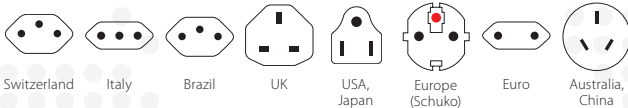

Combo World to Italy

2in1 solution: Italy and Europe – combined in a single adapter

This travel adapter ensures getting connected is easier than ever, not just in Italy but also in all other countries with Schuko standard sockets (as predominantly found in Europe). Our SKROSS® Combo World to Italy adapter provides global travellers with a safe, reliable and easy connection in all countries with the Italian and Schuko standard, making it an ideal solution for business and leisure travellers.

Suitable for

Compatibility (Input)

Compatibility (Output)

Packaging (Retail)

Product Category

- Country Travel Adapter: Combo

Technical Specifications

- Designed in Switzerland
- Suitable for equipment with earthed & unearthed plugs (2- & 3-pole)
- Input plugs: Switzerland, Italy, Brazil, UK, USA/Japan, Europe (Schuko & 2-pole Euro), Australia/China
- Output plugs: Italy, Europe (Schuko)
- Input voltage: 100 V – 250 V
- Max. load: 10 A
- Power rating: e.g. 100 V – 1000 W / 250 V – 2500 W
- Does not convert voltage

Standard Colour

- White

Description

Combo World to Italy, retail, white

Article-No.

1.500213-E

EAN-Code

7640166320135