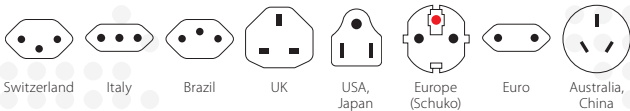

Combo World to Denmark

2in1 solution: Denmark and Europe – combined in a compact adapter set

This travel adapter set ensures getting connected is easier than ever, not just in Denmark but also in all other countries with Schuko standard sockets (as predominantly found in Europe). Our SKROSS® Combo World to Denmark adapter provides global travellers with a safe, reliable and easy connection in all countries with the Danish and Schuko standard, making it an ideal solution for business and leisure travellers.

Suitable for

Compatibility (Input)

Compatibility (Output)

Packaging (Retail)

Product Category

- Country Travel Adapter: Combo

Technische Spezifikationen

- Designed in Switzerland
- Suitable for equipment with earthed & unearthed plugs (2- & 3-pole)
- Input plugs: Switzerland, Italy, UK, USA/Japan, Europe (Schuko & 2-pole Euro), Australia/China
- Output plugs: Denmark, Europe (Schuko)
- Input voltage: 100 V – 250 V
- Max. load: 16 A
- Power rating: e.g. 100 V – 1600 W / 250 V – 4000 W
- Does not convert voltage

Standard Colour

- White

Description

Combo World to Denmark 1.0, retail, white

Article-No.

1.500214-E

EAN-Code

7640166320142