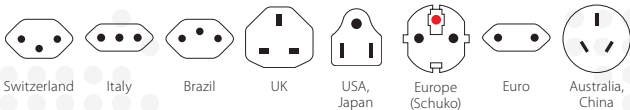

Combo World to Israel

2in1 solution: Israel and Europe – combined in a compact adapter set

This travel adapter set ensures getting connected is easier than ever, not just in Israel but also in all other countries with Schuko standard sockets (as predominantly found in Europe). Our SKROSS® Combo World to Israel adapter provides global travellers with a safe, reliable and easy connection in all countries with the Israeli and Schuko standard, making it an ideal solution for business and leisure travellers.

Suitable for

Compatibility (Input)

Compatibility (Output)

Packaging (Retail)

Product Category

- Country Travel Adapter: Combo

Technical Specifications

- Designed in Switzerland
- Suitable for equipment with earthed & unearthed plugs (2- & 3-pole)
- Input plugs: Switzerland, Italy, Brazil, UK, USA/Japan, Europe (Schuko & 2-pole Euro), Australia/China
- Output plugs: Israel, Europe (Schuko)
- Input voltage: 100 V – 250 V
- Max. load: 16 A
- Power rating: e.g. 100 V – 1600 W / 250 V – 4000 W
- Does not convert voltage

Weight

- Adapter: 98 g
- Adapter + packaging: 113 g

Dimensions

- Adapter: W 65 mm H 60 mm D 76 mm
- Adapter + packaging: W 65 mm H 81 mm D 58 mm

Packaging Unit

- Master retail: 50
- Dimensions master retail: W 310 mm H 350 mm D 185 mm
- Pallet: 2900 pcs

Standard Colour

- White

Description	Article-No.	EAN-Code	Made in Thailand
Combo World to Israel 1.0, retail, white	1.500216-E	7640166320166	