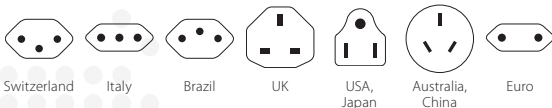

Suitable for

Compatibility (Input)

Compatibility (Output)

Packaging (Retail)