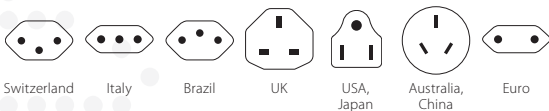

World to South Africa

For 2- and 3-pole devices
from more than 220 destinations*

The South African standard socket is used in 15 countries around the world. Our SKROSS® Country Adapter World to South Africa provides a reliable and easy connection for devices from all continents to use this type of socket, safely enabling the use of power hungry devices such as laptops and travel hairdryers.

Suitable for

Compatibility (Input)

Compatibility (Output)

Product Category

- Country Travel Adapter: World Input

Technical Specifications

- Designed in Switzerland
- Suitable for equipment with earthed & unearthed plugs (2- & 3-pole)
- Receptacles for: Switzerland, Italy, Brazil, UK, USA/Japan, Australia/China, Euro
- Output plugs: South Africa
- Input voltage: 100 V – 250 V
- Max. load: 16 A
- Power rating: e.g. 100 V – 1600 W / 250 V – 4000 W
- Does not convert voltage

*not suitable for Schuko devices

Weight

- Adapter: 76 g
- Adapter + packaging: 91 g

Dimensions

- Adapter: W 58 mm H 58 mm D 70 mm
- Adapter + packaging: W 65 mm H 81 mm D 58 mm

Packaging Unit

- Master retail: 50
- Dimensions master retail: W 310 mm H 350 mm D 185 mm
- Pallet: 2900 pcs