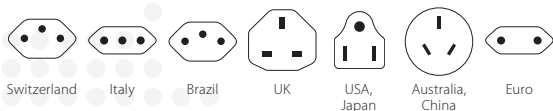

World to Switzerland + Italy + Brazil*

For 2- and 3-pole devices
from more than 220 destinations*

The Swiss, Italian and Brazil plug standards can be found in over 15 destinations worldwide. The Country Adapter World to Switzerland + Italy + Brazil provides travellers from all over the world a reliable and easy connection. It even safely supports power-hungry devices such as laptops and hairdryers. The middle pin can move to fit the socket depending on which country you are in.

Suitable for

Compatibility (Input)

Europe (Schuko)*

Compatibility (Output)

Product Category

- Country Travel Adapter: World Input

Technical Specifications

- Designed in Switzerland
- Suitable for equipment with earthed & unearthed plugs (2- & 3-pole)
- Input plugs: Euro, Australia/China, UK, USA/Japan, Switzerland, Italy, Brazil
- Output plugs: Switzerland, Italy, Brazil
- Input voltage: 100 V – 250 V
- Max. load: 10 A
- Replaceable fuse: T 10 A
- Power rating: e.g. 100 V – 1000 W / 250 V – 2500 W
- Does not convert voltage

*not suitable for Schuko devices

Weight

- Adapter: 92 g
- Adapter + packaging: 112 g

Dimensions

- Adapter: W 64 mm H 86 mm D 68 mm
- Adapter + packaging: W 105 mm H 175 mm D 65 mm

Packaging Unit

- Master retail: 20
- Dimensions master retail: W 215 mm H 325 mm D 223 mm
- Pallet: 1400 pcs

Standard Colour

- White

Packaging (Retail)

Description

World to Switzerland + Italy + Brazil, retail, white

Article-No.

1.500271

EAN-Code