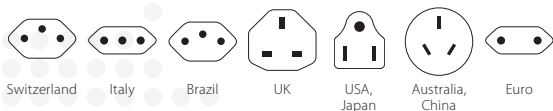

World to Switzerland + Italy + Brazil*

For 2- and 3-pole devices
from more than 220 destinations*

The Swiss, Italian and Brazil plug standards can be found in over 15 destinations worldwide. The Country Adapter World to Switzerland + Italy + Brazil provides travellers from all over the world a reliable and easy connection. It even safely supports power-hungry devices such as laptops and hairdryers. The middle pin can move to fit the socket depending on which country you are in.

Suitable for

Compatibility (Input)

Compatibility (Output)

Packaging (Retail)

Product Category

- Country Travel Adapter: World Input

Technical Specifications

- Designed in Switzerland
- Suitable for equipment with earthed & unearthed plugs (2- & 3-pole)
- Input plugs: Euro, Australia/China, UK, USA/Japan, Switzerland, Italy, Brazil
- Output plugs: Switzerland, Italy, Brazil
- Input voltage: 100 V – 250 V
- Max. load: 10 A
- Replaceable fuse: T 10 A
- Power rating: e.g. 100 W – 1000 W / 250 V – 2500 W
- Does not convert voltage

*not suitable for Schuko devices

Weight

- Adapter: 73 g (net)
- Adapter + packaging: 101 g (gross)
- Master carton: 2545 g (gross)
- Inner carton: 1120 g (gross)

Dimensions

- Adapter: 64x66x86 mm (WxHxD)
- Adapter + packaging: 103x82x66 mm (WxHxD)
- Master carton: 360x250x210 mm (LxWxH)
- Inner carton: 344x114x184 mm (LxWxH)